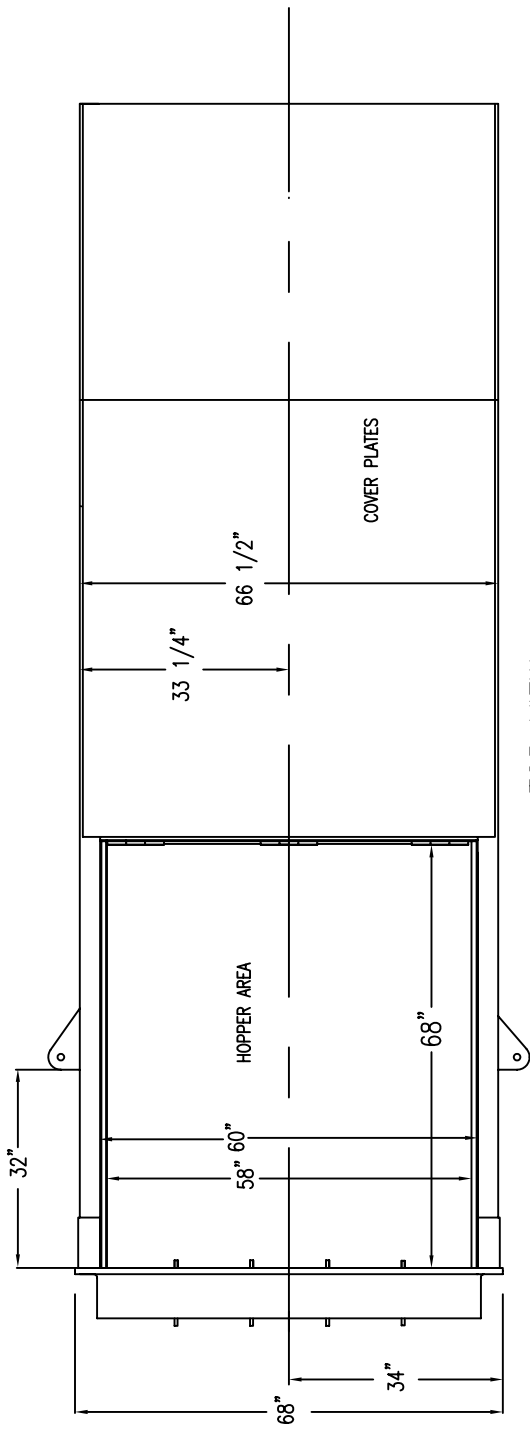

# PTR BALER & COMPACTOR

TOP VIEW

LEFT SIDE VIEW

1/5/94

TITLE:

TP-3000HD COMPACTOR

DWG. NO: AC340152