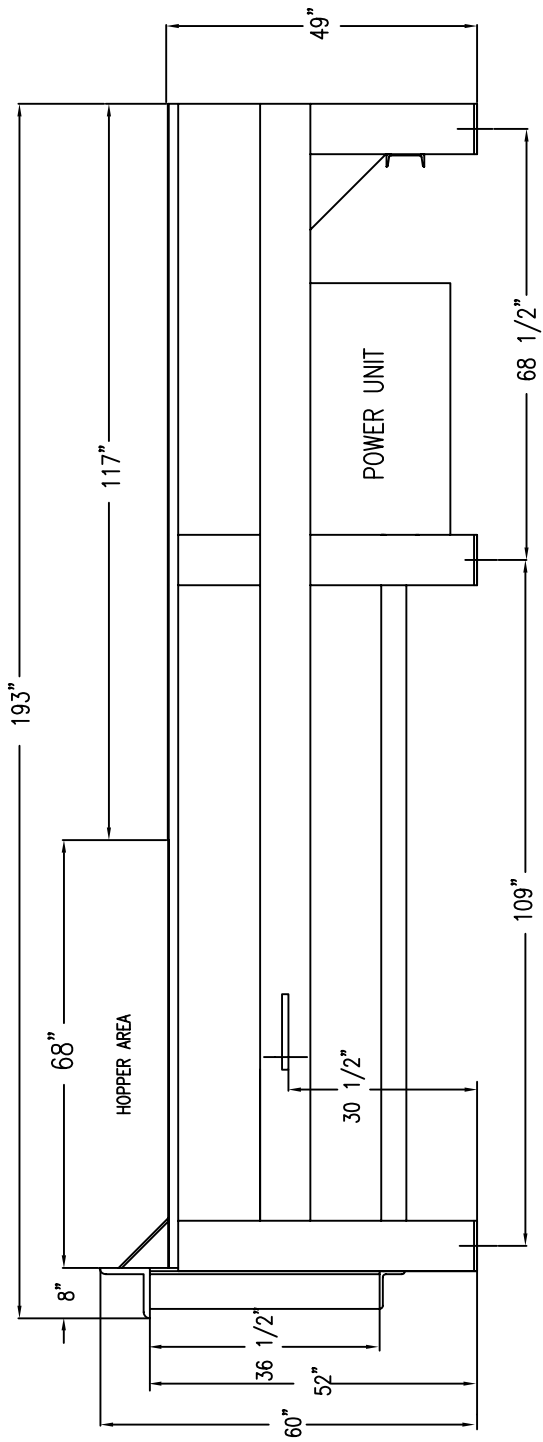

# PTR BALER & COMPACTOR

TOP VIEW

LEFT SIDE VIEW

1/5/94

TITLE:

TP-3000HD COMPACTOR

DWG. NO: AC340152